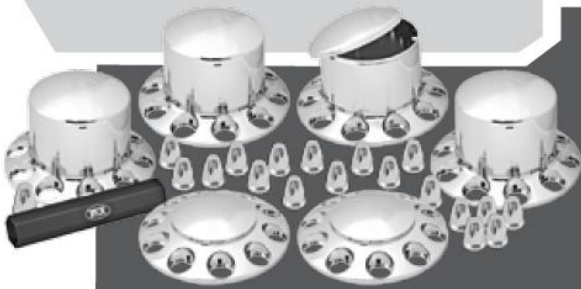

**RUST
RESISTANT**

**EASY
TO INSTALL**

**ALL
IN ONE**

COMPLETE ABS CHROME AXLE COVER KIT

THUB-C1

**UNIVERSAL FIT
ALL TRUCK MAKES & MODELS**

Add some chrome to your wheels with Trux Accessories' most durable and lightweight axle covers. The Complete Axle Cover Kit, offers a finished look to your front and rear wheels, all in one retail box. Designed with high quality chrome ABS plastic that will not rust in any weather condition.

FEATURES

- Outfit a complete truck with **ONE Box**
- **EASY** Installation
- Manufactured with **HIGH QUALITY ABS Chrome Plastic**
- **Rust RESISTANT**
- Reusable Installation Wrench **INCLUDED**
- **UNIVERSAL FIT** for ALL Truck Makes & Models
- High Impact, Lightweight & Flexible
- **1 YEAR** Manufacturer **WARRANTY**

**BOX DIMENSIONS (L x W x H):
26.5" x 14" x 14"**

**SOLD IN TRUX'S
ALL IN ONE RETAIL BOX**

SPECIFICATIONS

- Fits 10" Hole, 22.5" & 24.5" Hub & Stud Piloted Wheels
- Fits ALL 11.25" Bolt Circle Wheels
- 33mm Nut Covers fit Studs that expose a minimum 3 or 4 threads in order to screw on the nut cover
- Front & Rear Hub Cover manufactured with a removable cap for easy access to axle